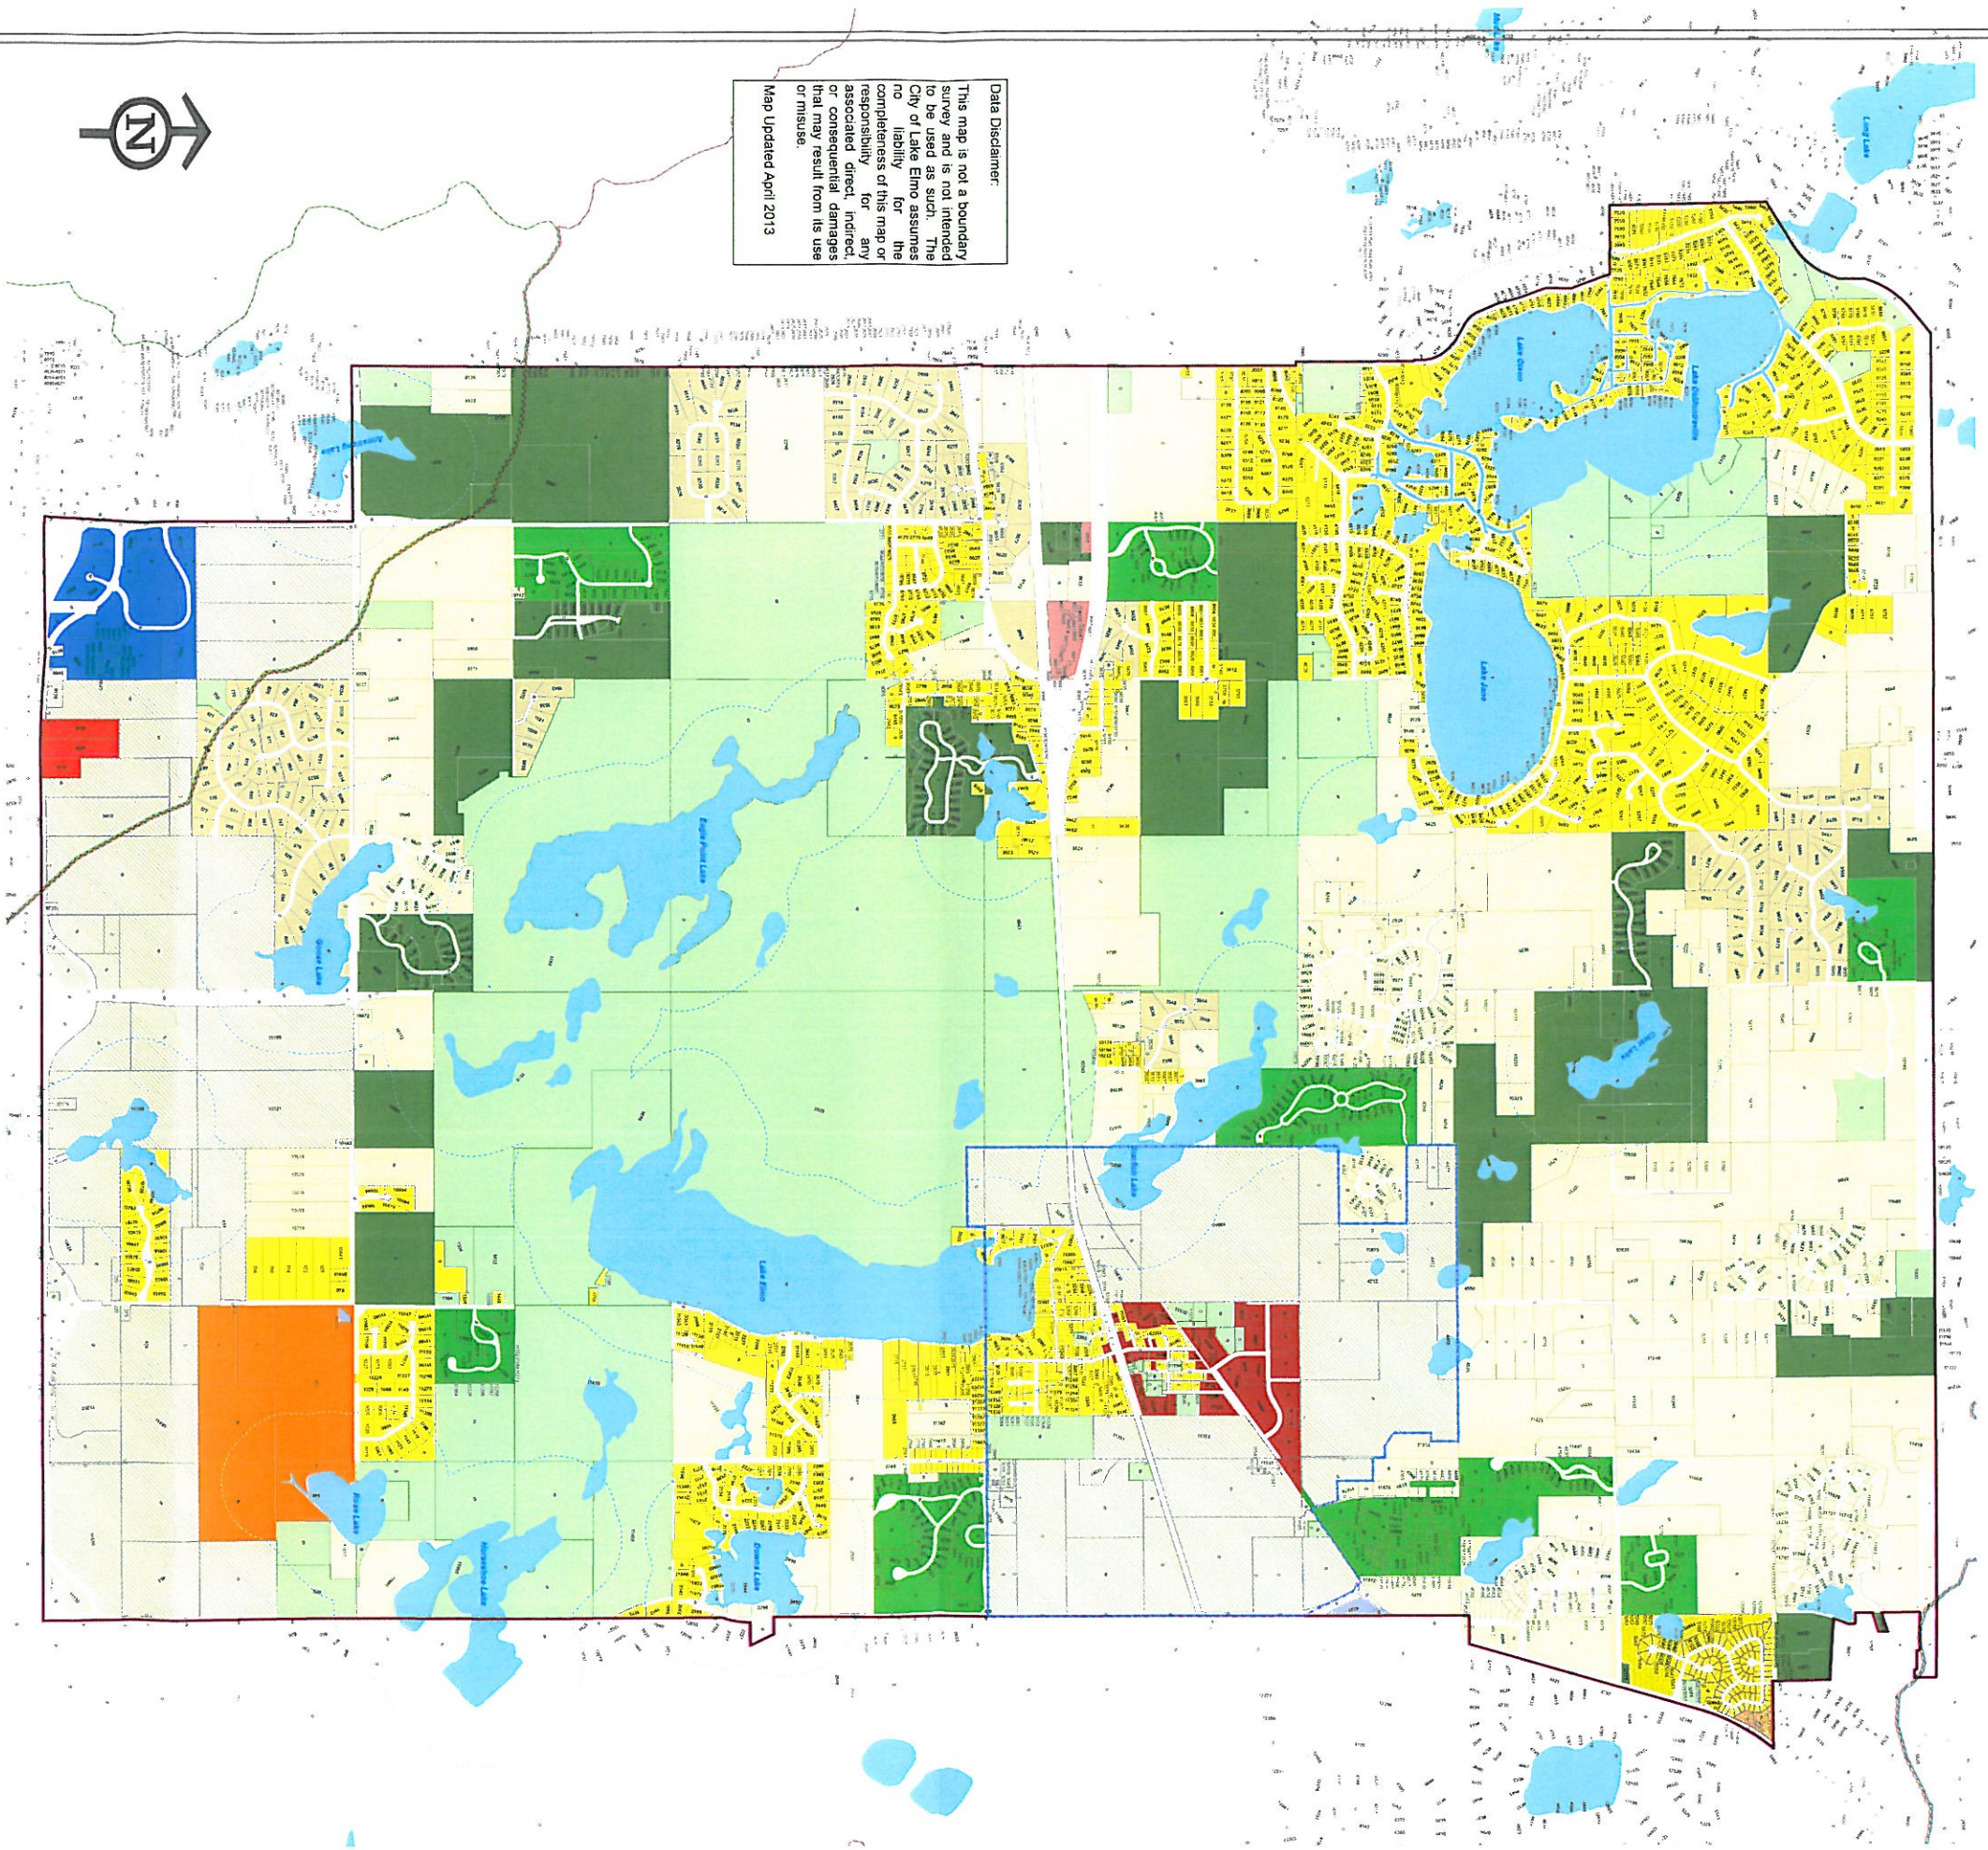

# Lake Elmo Zoning Map - Draft 4/16/13

**Data Disclaimer:**  
 This map is not a boundary survey and is not intended to be used as such. The City of Lake Elmo assumes no liability for the completeness of this map or responsibility for any associated direct, indirect, or consequential damages that may result from its use or misuse.  
 Map Updated April 2013