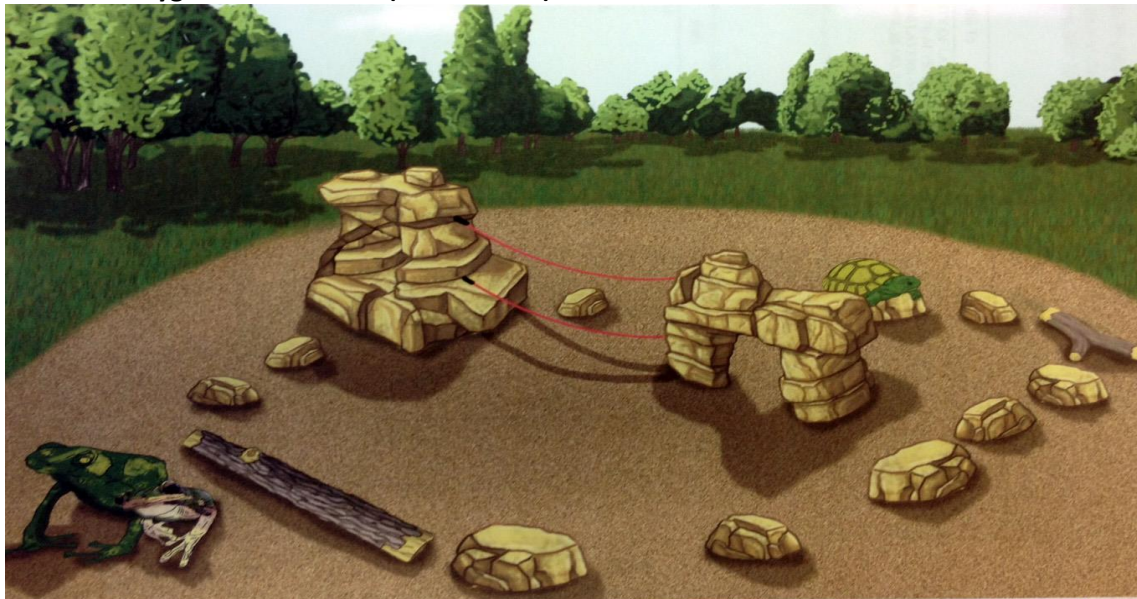

Sanctuary & Pebble Improvement Estimate		
Sanctuary Park		
10' wide ADA compliant paved trail to playset	\$15,900.00	
Playstructure & Swingset	\$40,000.00	
Gravel Connecting Trail	\$3,000.00	
Tetherball Equipment	\$250.00	
6' Bench	\$450.00	
		\$59,600.00
Pebble Park		
Zipkrooz	\$12,630.00	
Rocks Playstructure	\$40,124.00	
Picnic Shelter	\$11,000.00	
		\$63,754.00
Curb & Mulch (Both Parks)	\$30,000.00	
Total		\$153,354.00

Pebble & Sanctuary Park Improvements - Proposed Play Equipment

Zipkrooz (Pebble Park)

Themed Playground Structure (Pebble Park)

Playground Structure (Sanctuary Park)