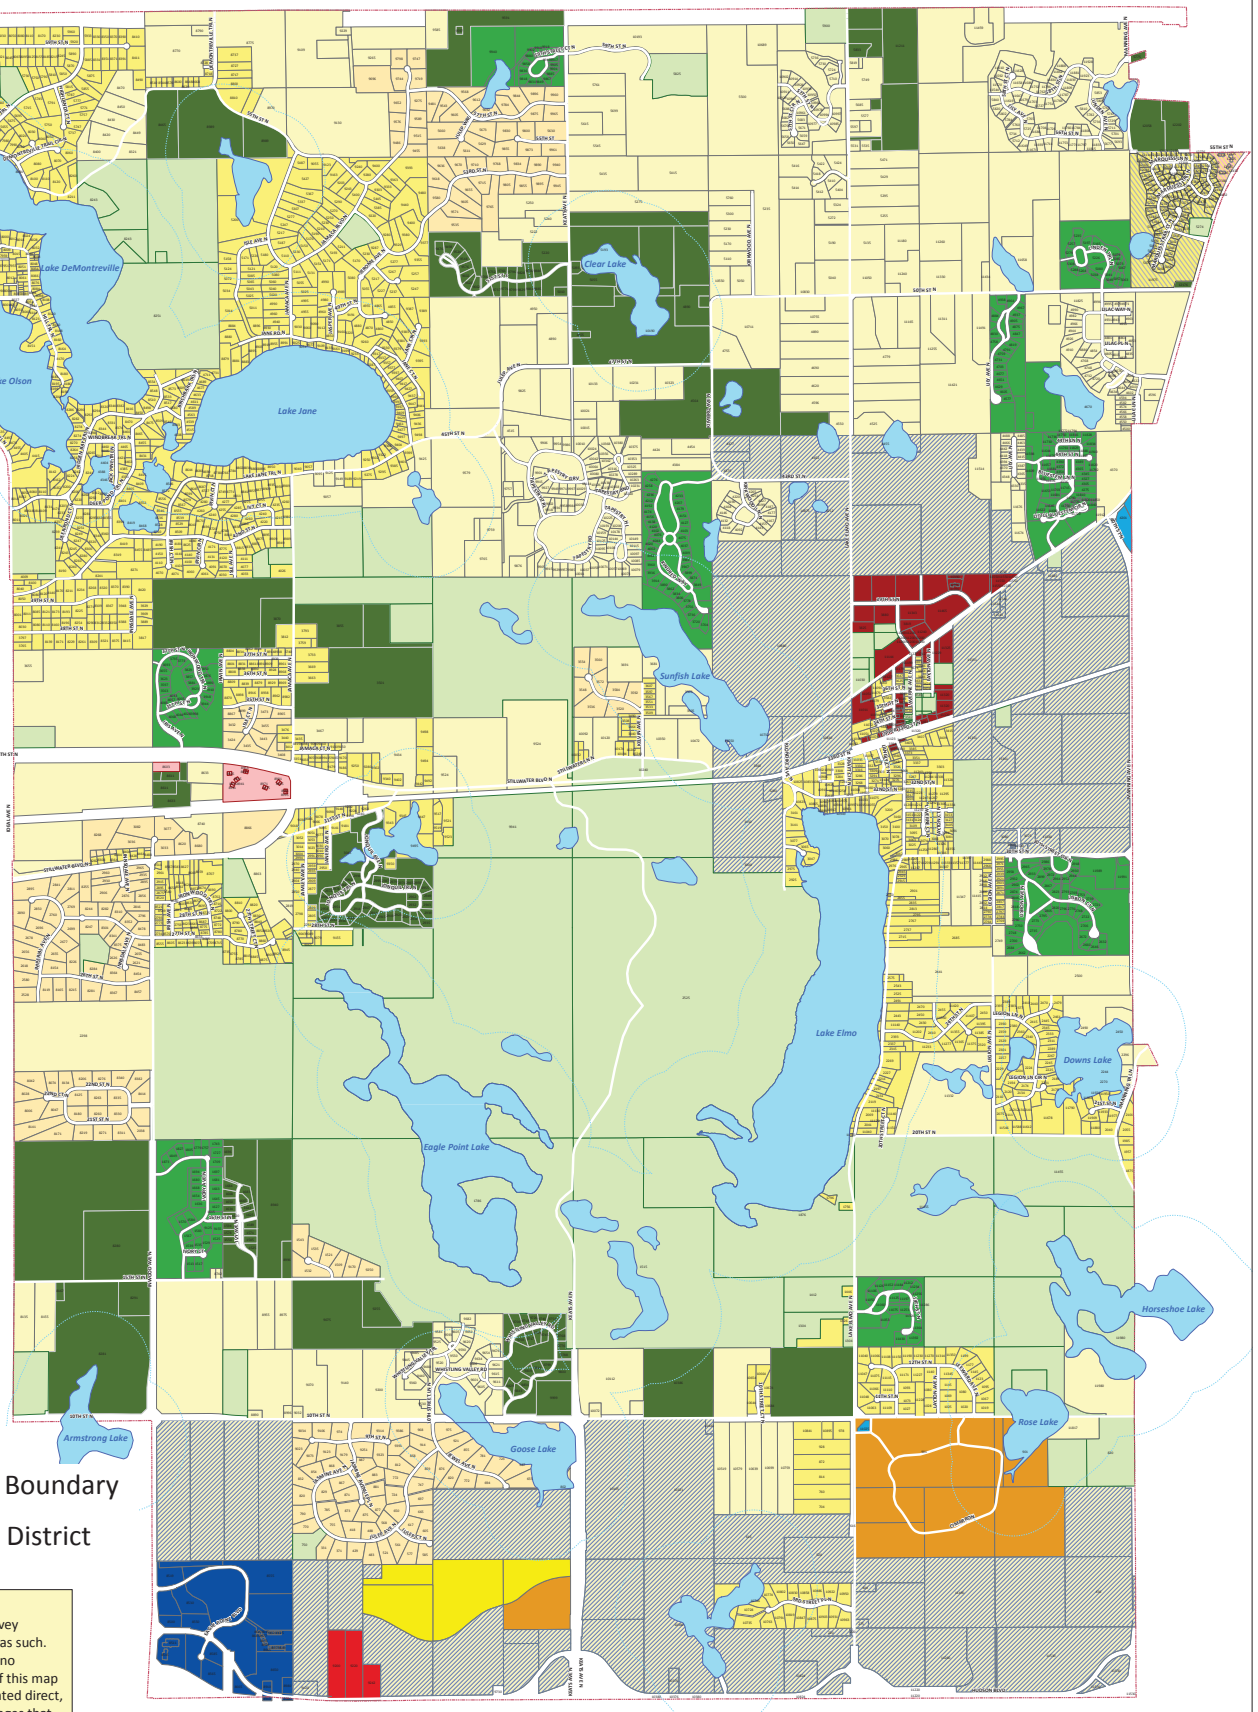

ZONING DISTRICTS

- A
- BP
- C
- CC
- GB
- LC
- LC-PUD
- LDR
- MDR
- OP
- PF
- R2-PUD
- RE
- RR
- RS
- RT

- Municipal Boundary
- Shoreland District

Data Disclaimer:
 This map is not a boundary survey and is not intended to be used as such. The City of Lake Elmo assumes no liability for the completeness of this map or responsibility for any associated direct, indirect, or consequential damages that may result from its use or misuse.

Sources: Washington County & Metro GIS
 2-26-2014

Official Zoning Map