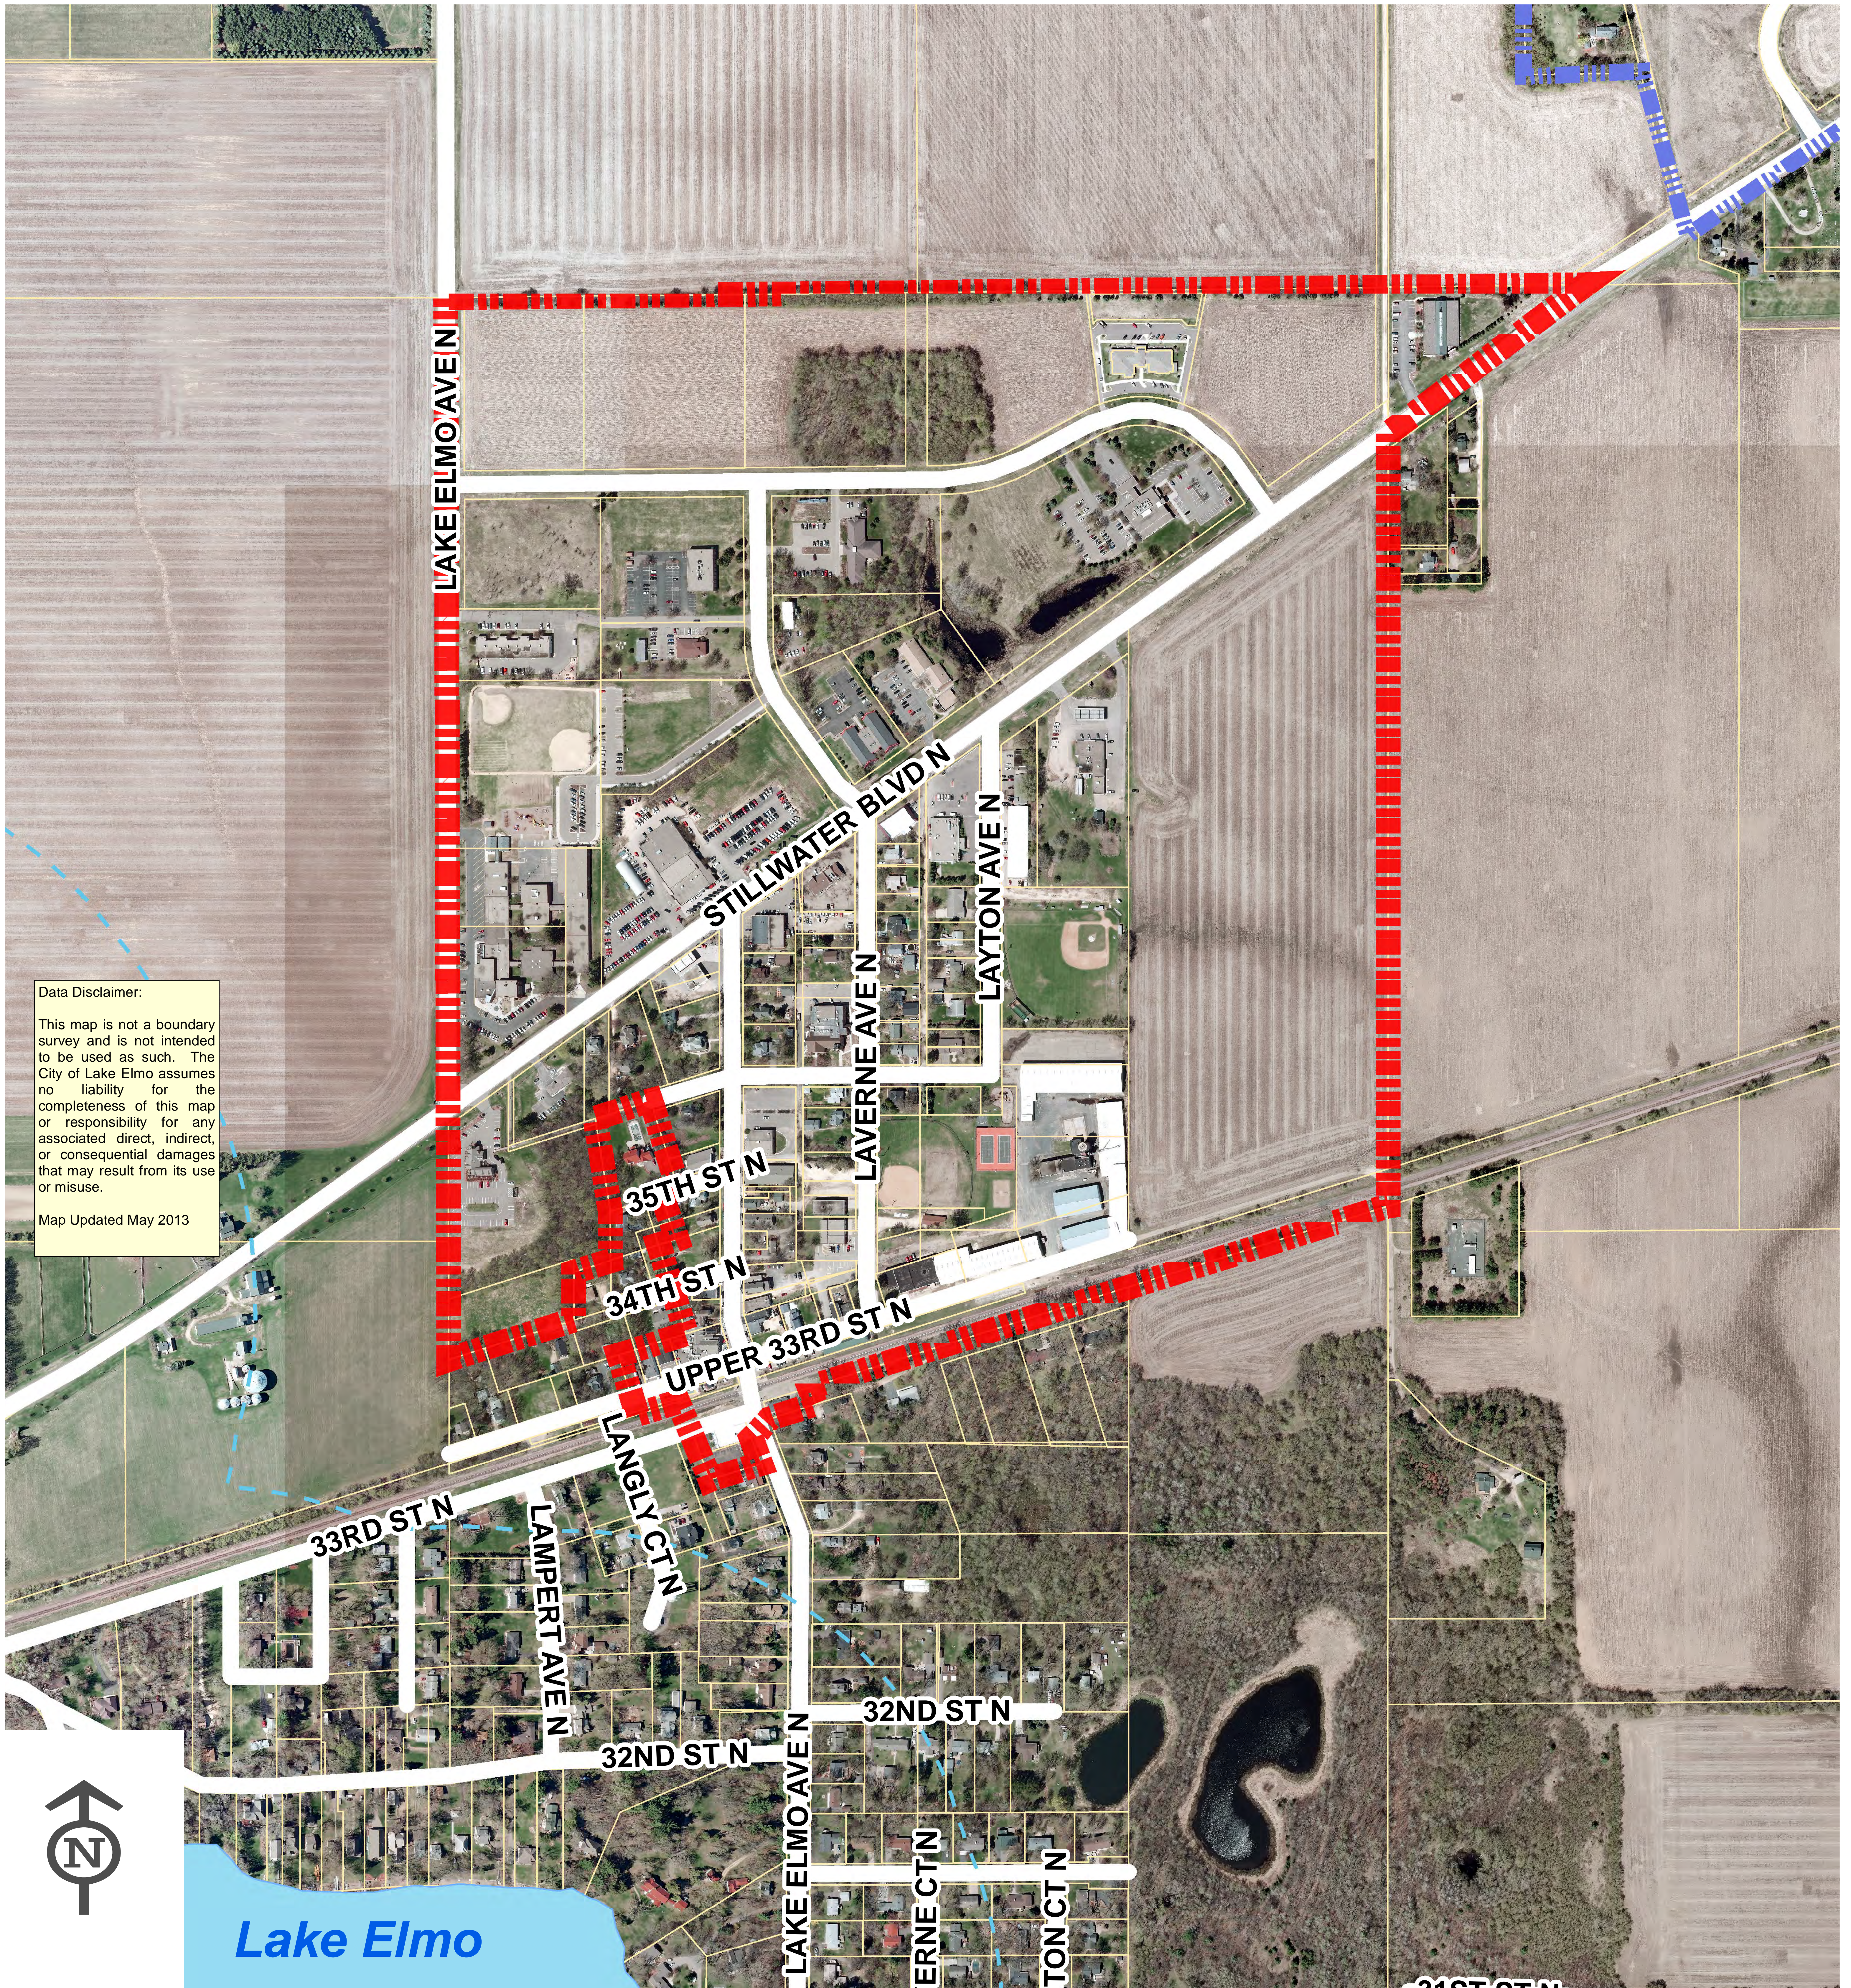

Proposed VMX District Boundary

Data Disclaimer:
 This map is not a boundary survey and is not intended to be used as such. The City of Lake Elmo assumes no liability for the completeness of this map or responsibility for any associated direct, indirect, or consequential damages that may result from its use or misuse.
 Map Updated May 2013

Lake Elmo

Legend

- | | |
|-----------------------------|----------------------------|
| General | Watershed Districts |
| Village Area | Browns Creek |
| Lakes | South Washington |
| Lake Elmo Boundary | Valley Branch |
| Shoreland District Boundary | |

VMX Zoning Area

Map created by the Lake Elmo Planning Department - May 2013