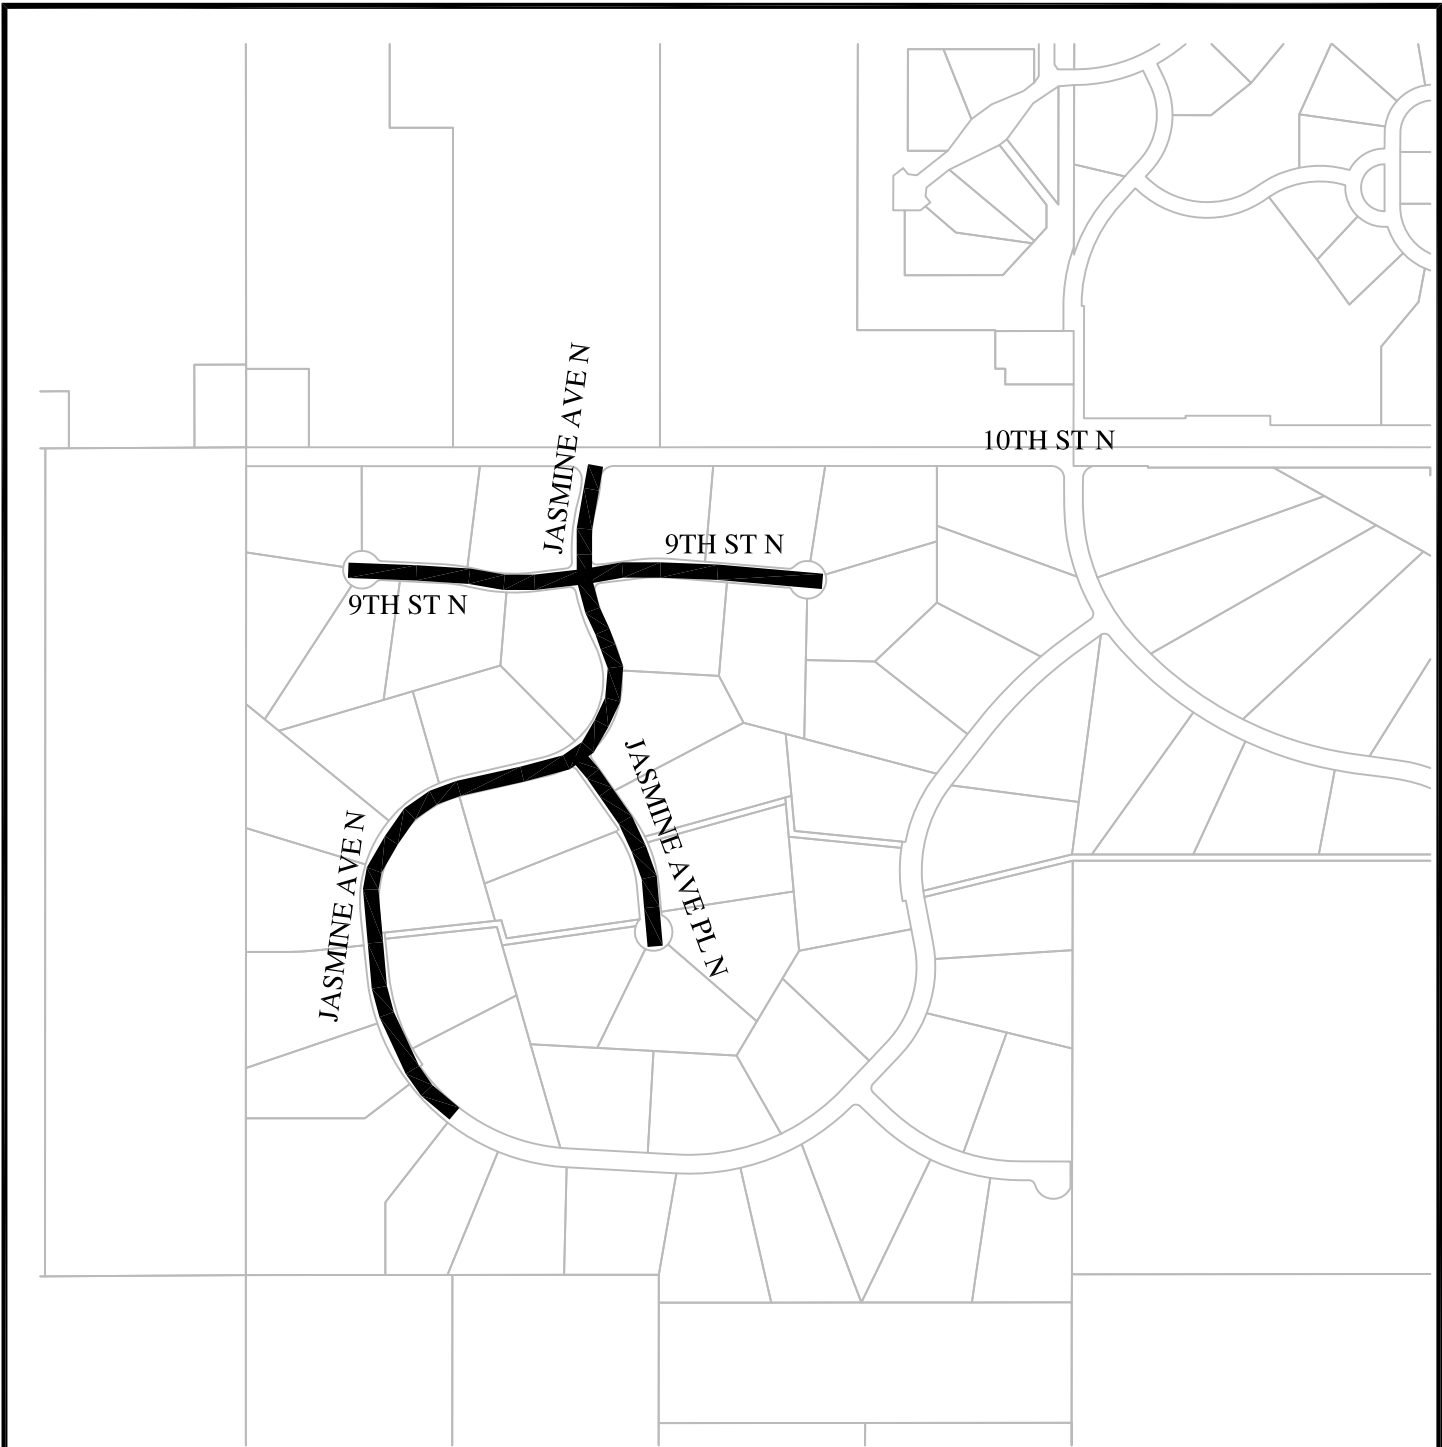

LEGEND

 2016 STREET IMPROVEMENTS

FIGURE NO. 1

LOCATION MAP

KIRKWOOD AVENUE NORTH &
KELVIN AVENUE NORTH

FOCUS
ENGINEERING

2016 STREET IMPROVEMENTS
PROJECT NO. 2015.129
SEPTEMBER, 2015

LEGEND

 2016 STREET IMPROVEMENTS

FIGURE NO. 2

LOCATION MAP

STONEGATE 1ST ADDITION