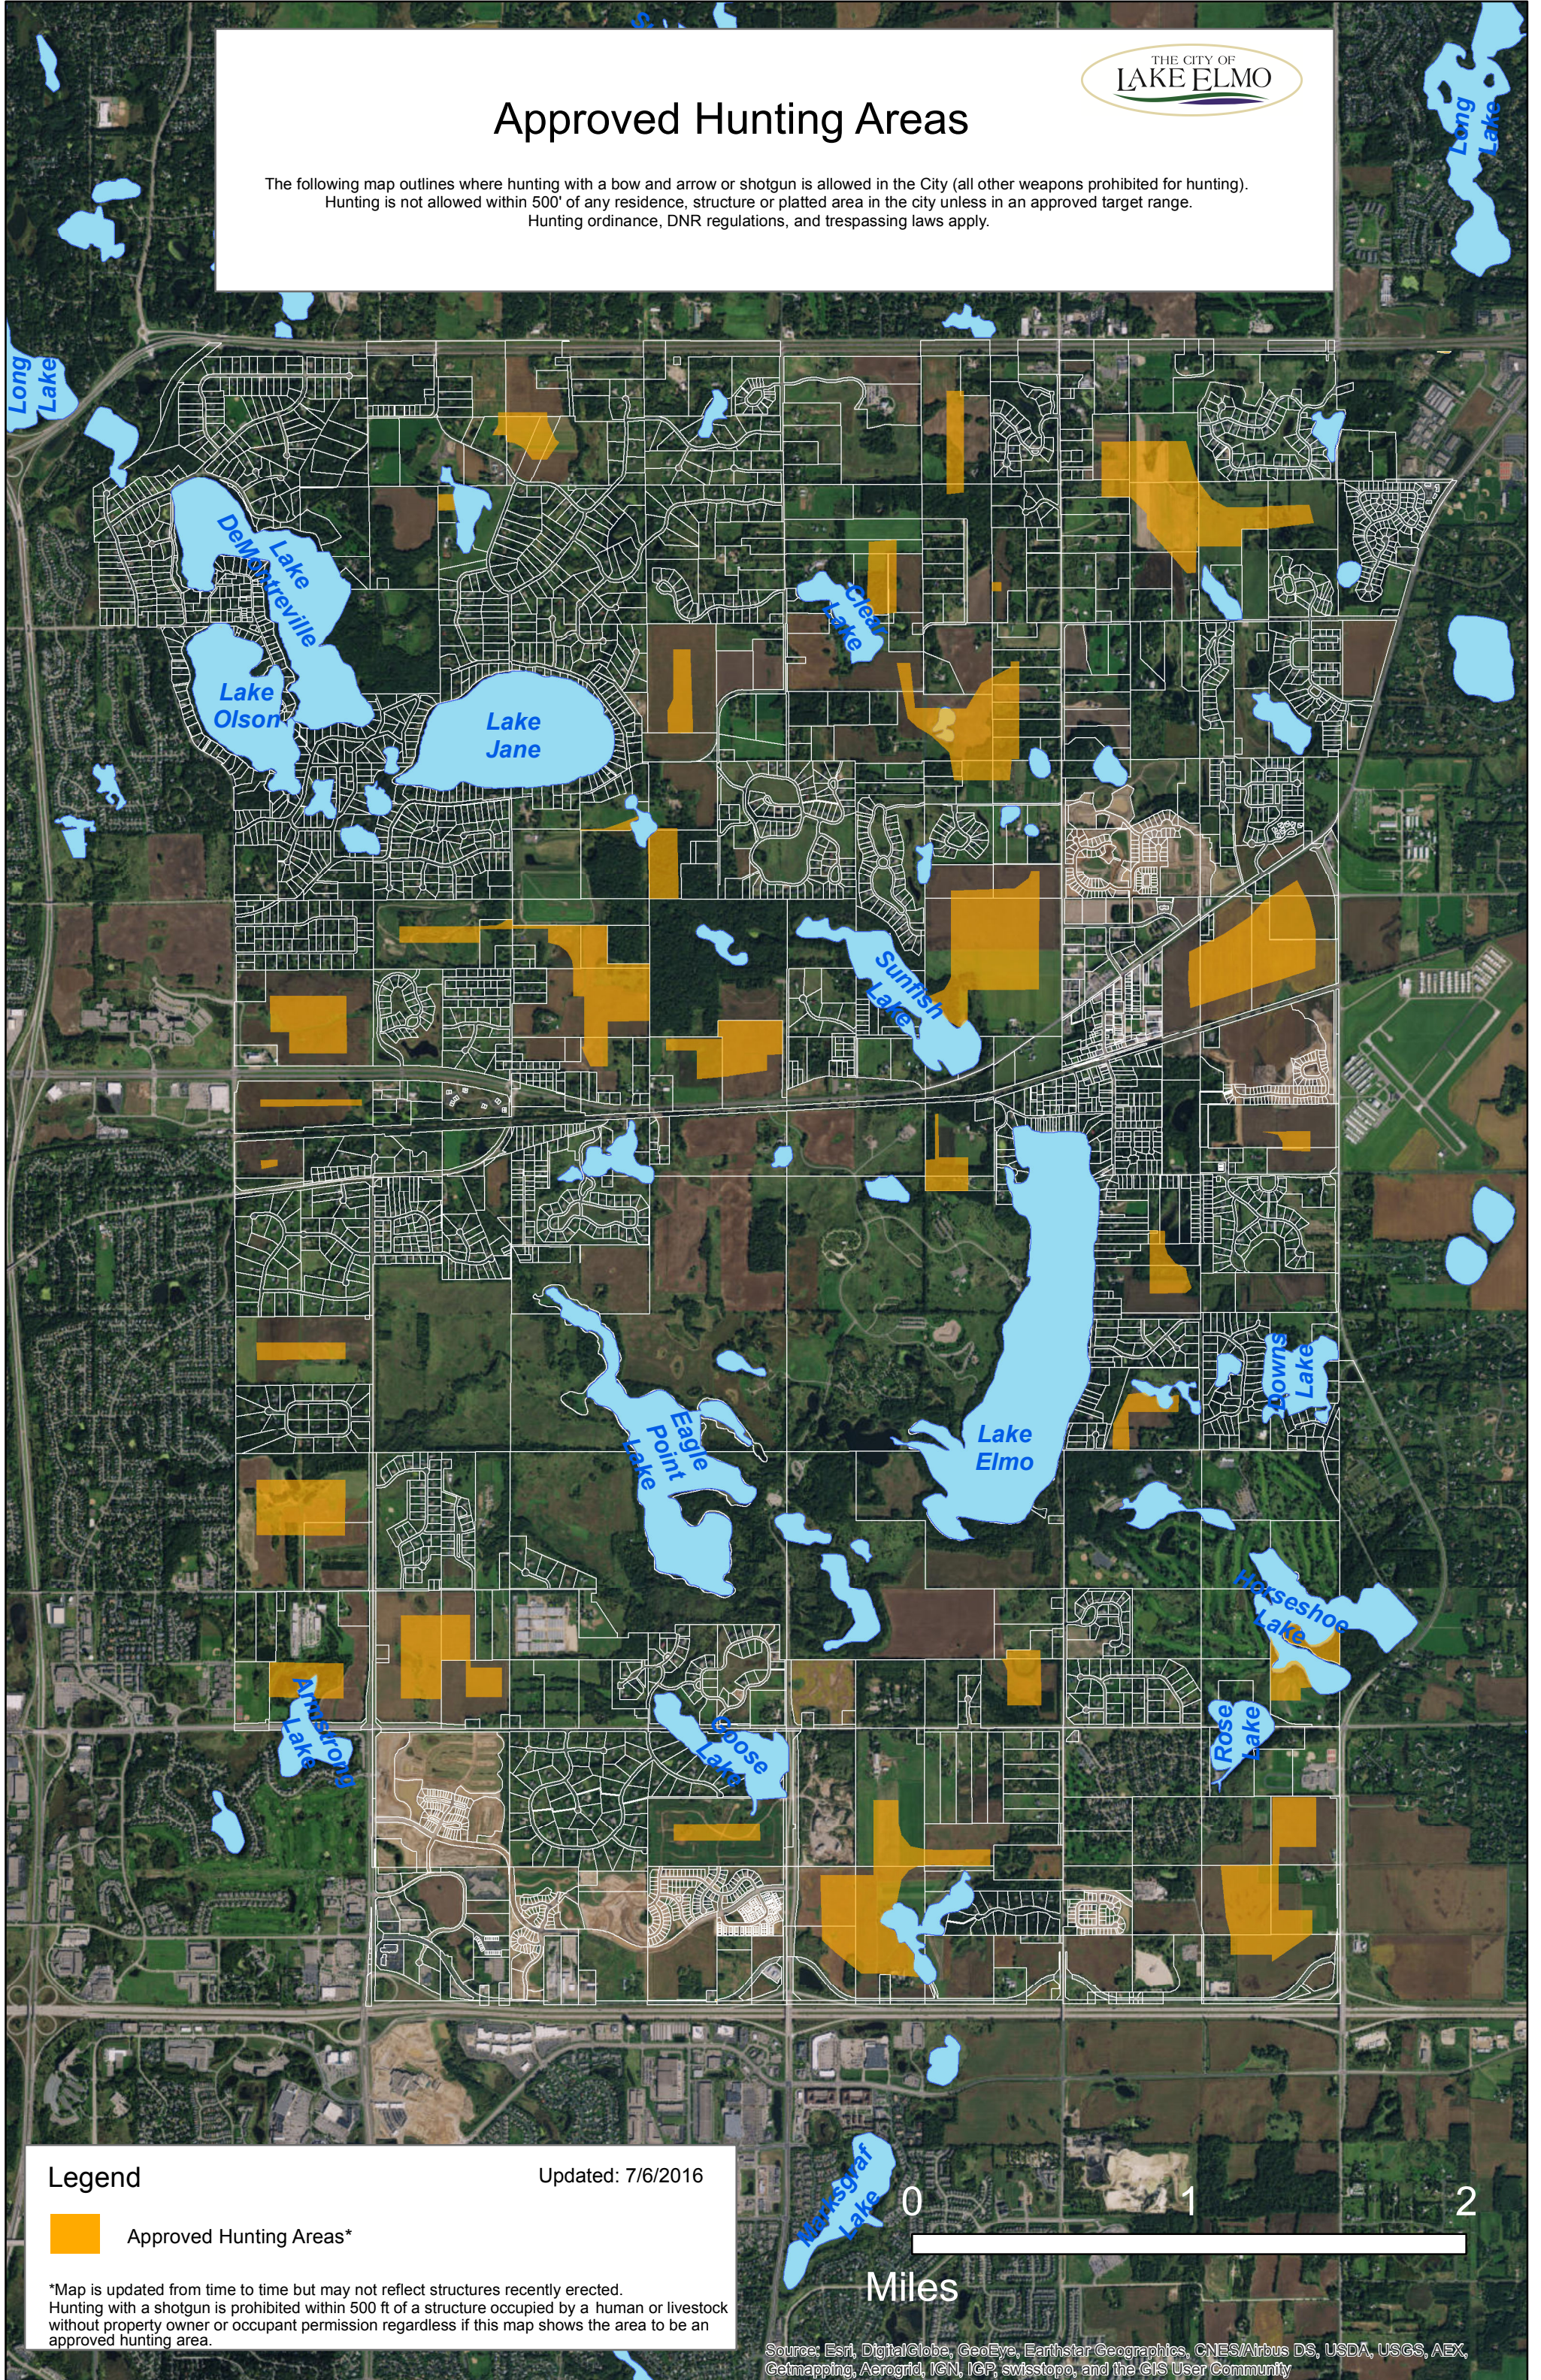

# Approved Hunting Areas

The following map outlines where hunting with a bow and arrow or shotgun is allowed in the City (all other weapons prohibited for hunting).  
Hunting is not allowed within 500' of any residence, structure or platted area in the city unless in an approved target range.  
Hunting ordinance, DNR regulations, and trespassing laws apply.

**Legend**

Updated: 7/6/2016

 Approved Hunting Areas\*

\*Map is updated from time to time but may not reflect structures recently erected.  
Hunting with a shotgun is prohibited within 500 ft of a structure occupied by a human or livestock without property owner or occupant permission regardless if this map shows the area to be an approved hunting area.

Miles