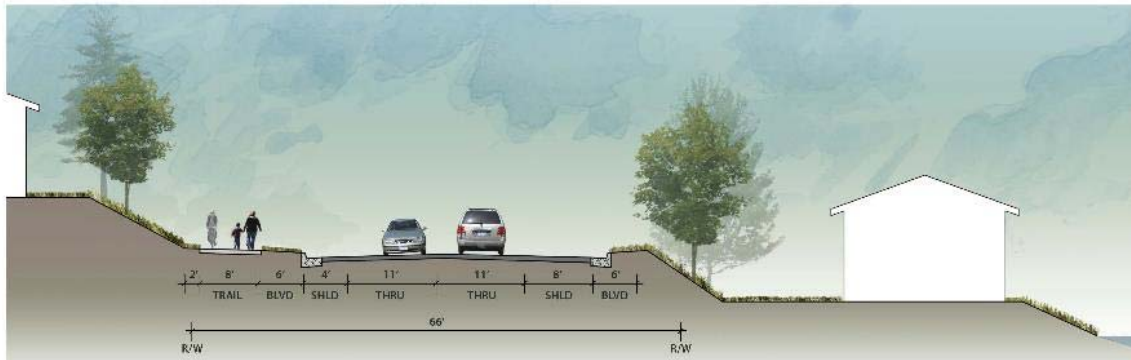

Preferred Alternative

#5 - North End Curb and Gutter Design (Trail)

CSAH 13

IDEAL AVENUE NORTH / OLSON LAKE TRAIL