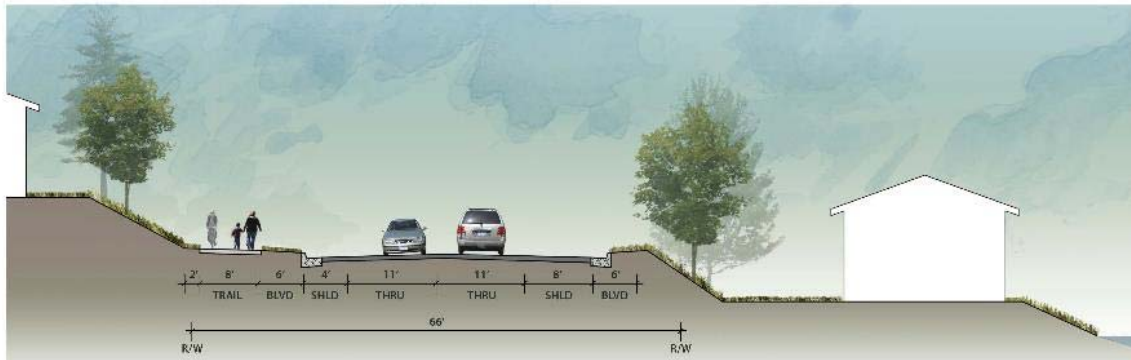

# Preferred Alternative

#5 - North End Curb and Gutter Design (Trail)

**CSAH 13**

IDEAL AVENUE NORTH / OLSON LAKE TRAIL