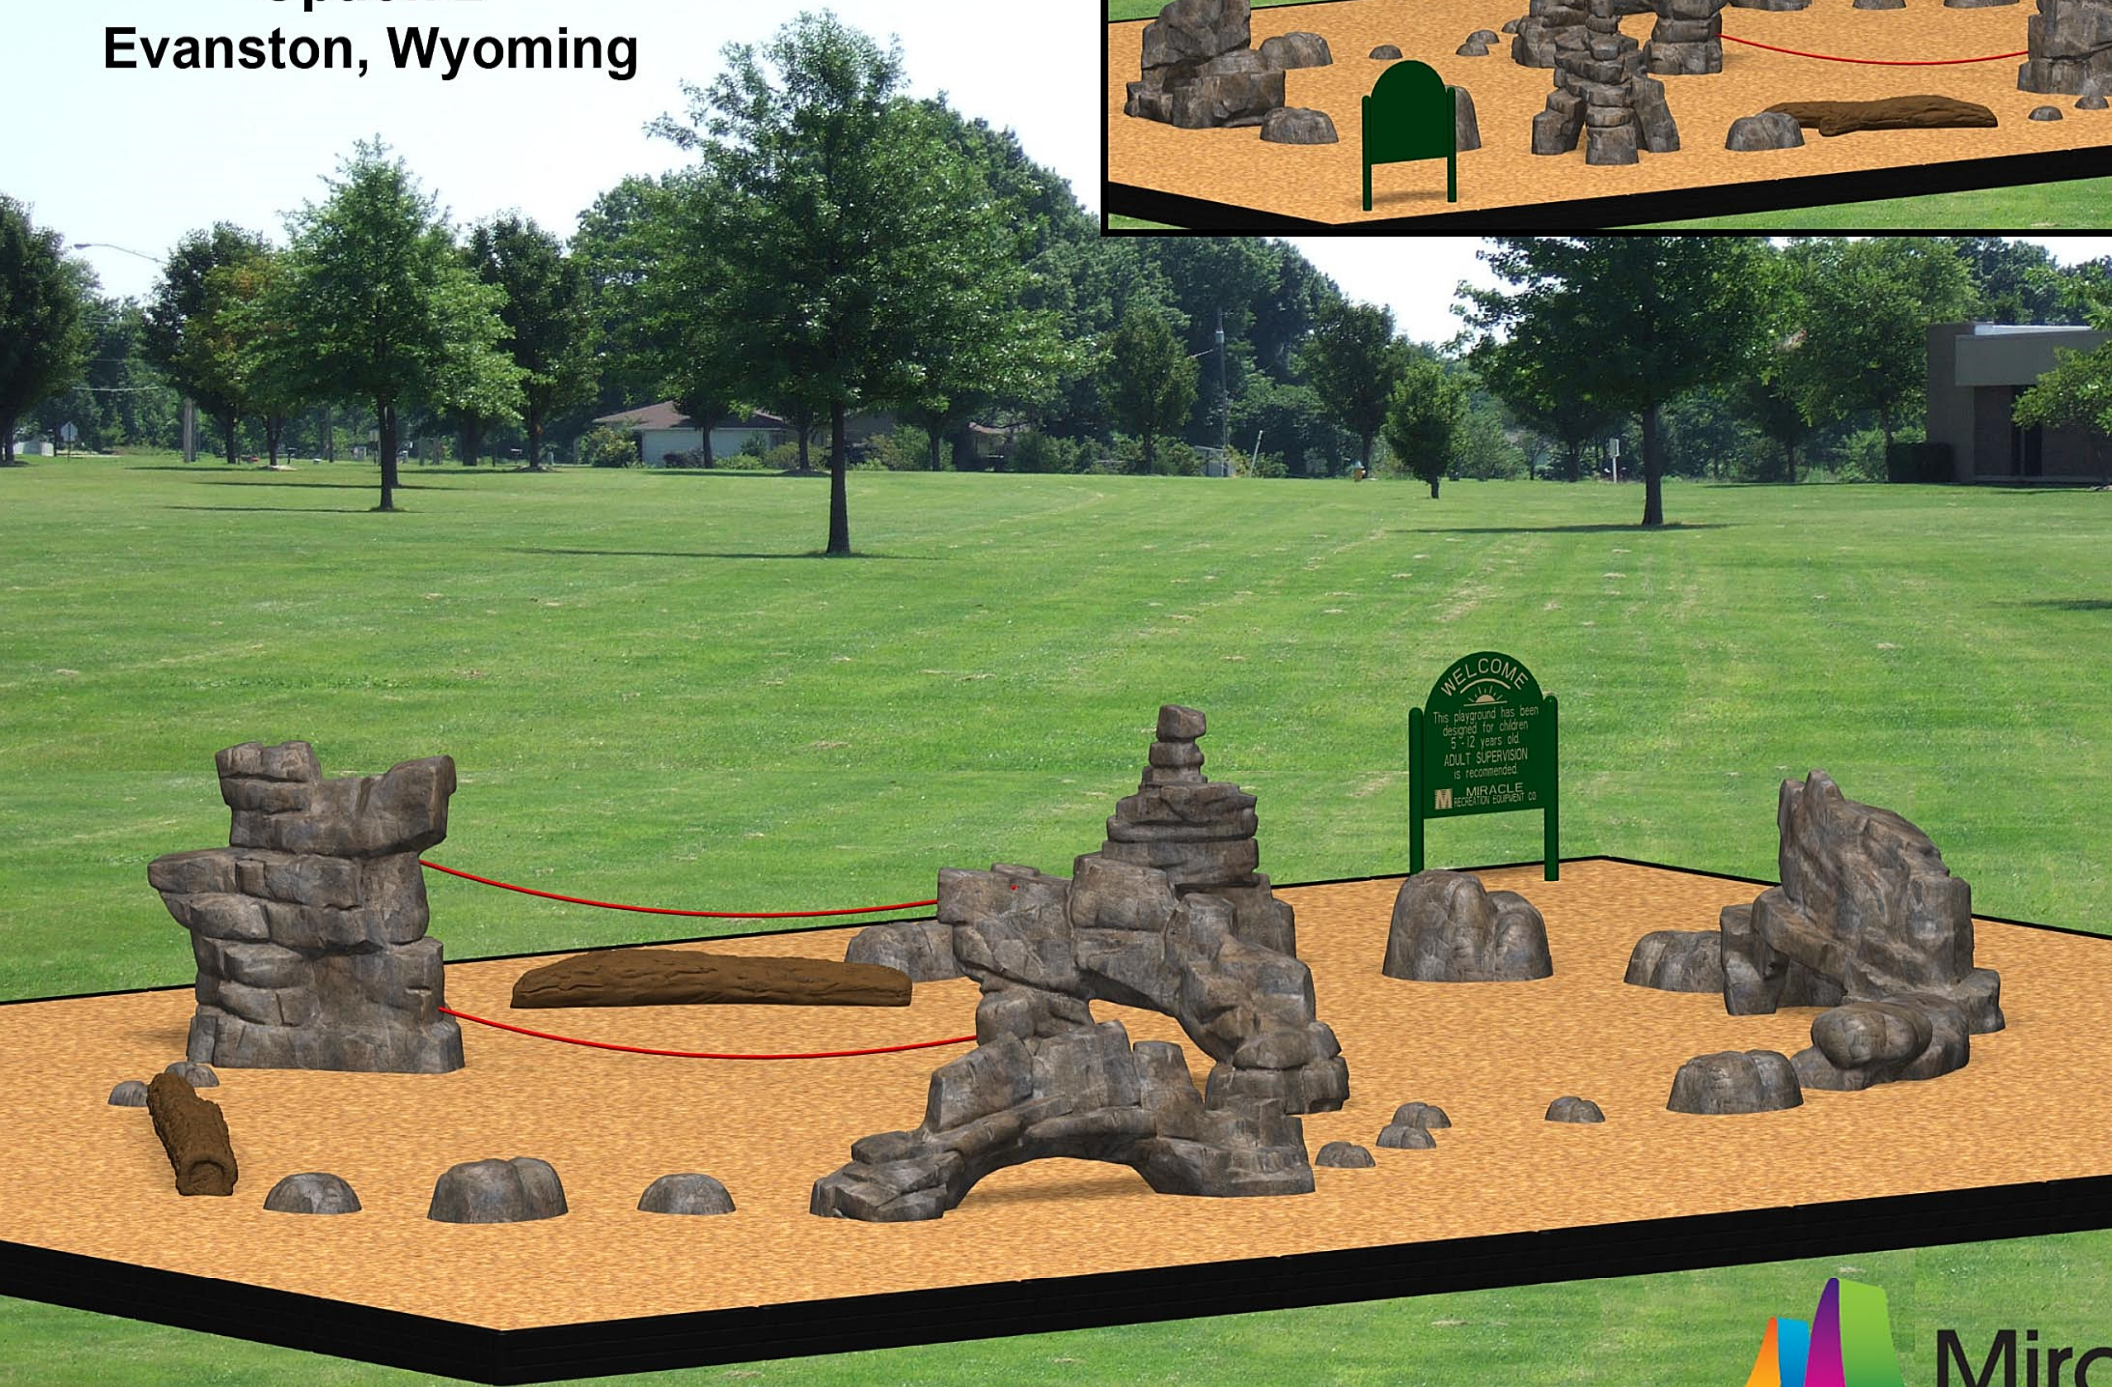

Summit Street Play Area

Option 2

Evanston, Wyoming

WELCOME
This playground has been
designed for children
5-12 years old
ADULT SUPERVISION
is recommended
MIRACLE
RECREATION EQUIPMENT CO.