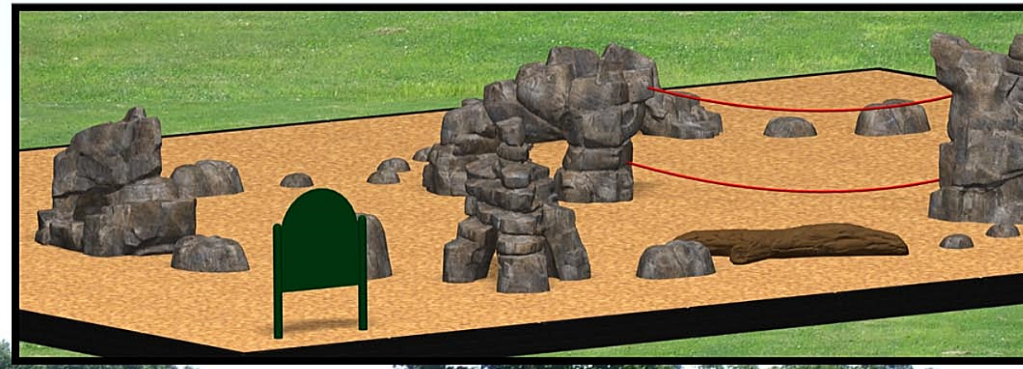

Summit Street Play Area

Option 2

Evanston, Wyoming

WELCOME
This playground has been
designed for children
5-12 years old
ADULT SUPERVISION
is recommended
MIRACLE
RECREATION EQUIPMENT CO.