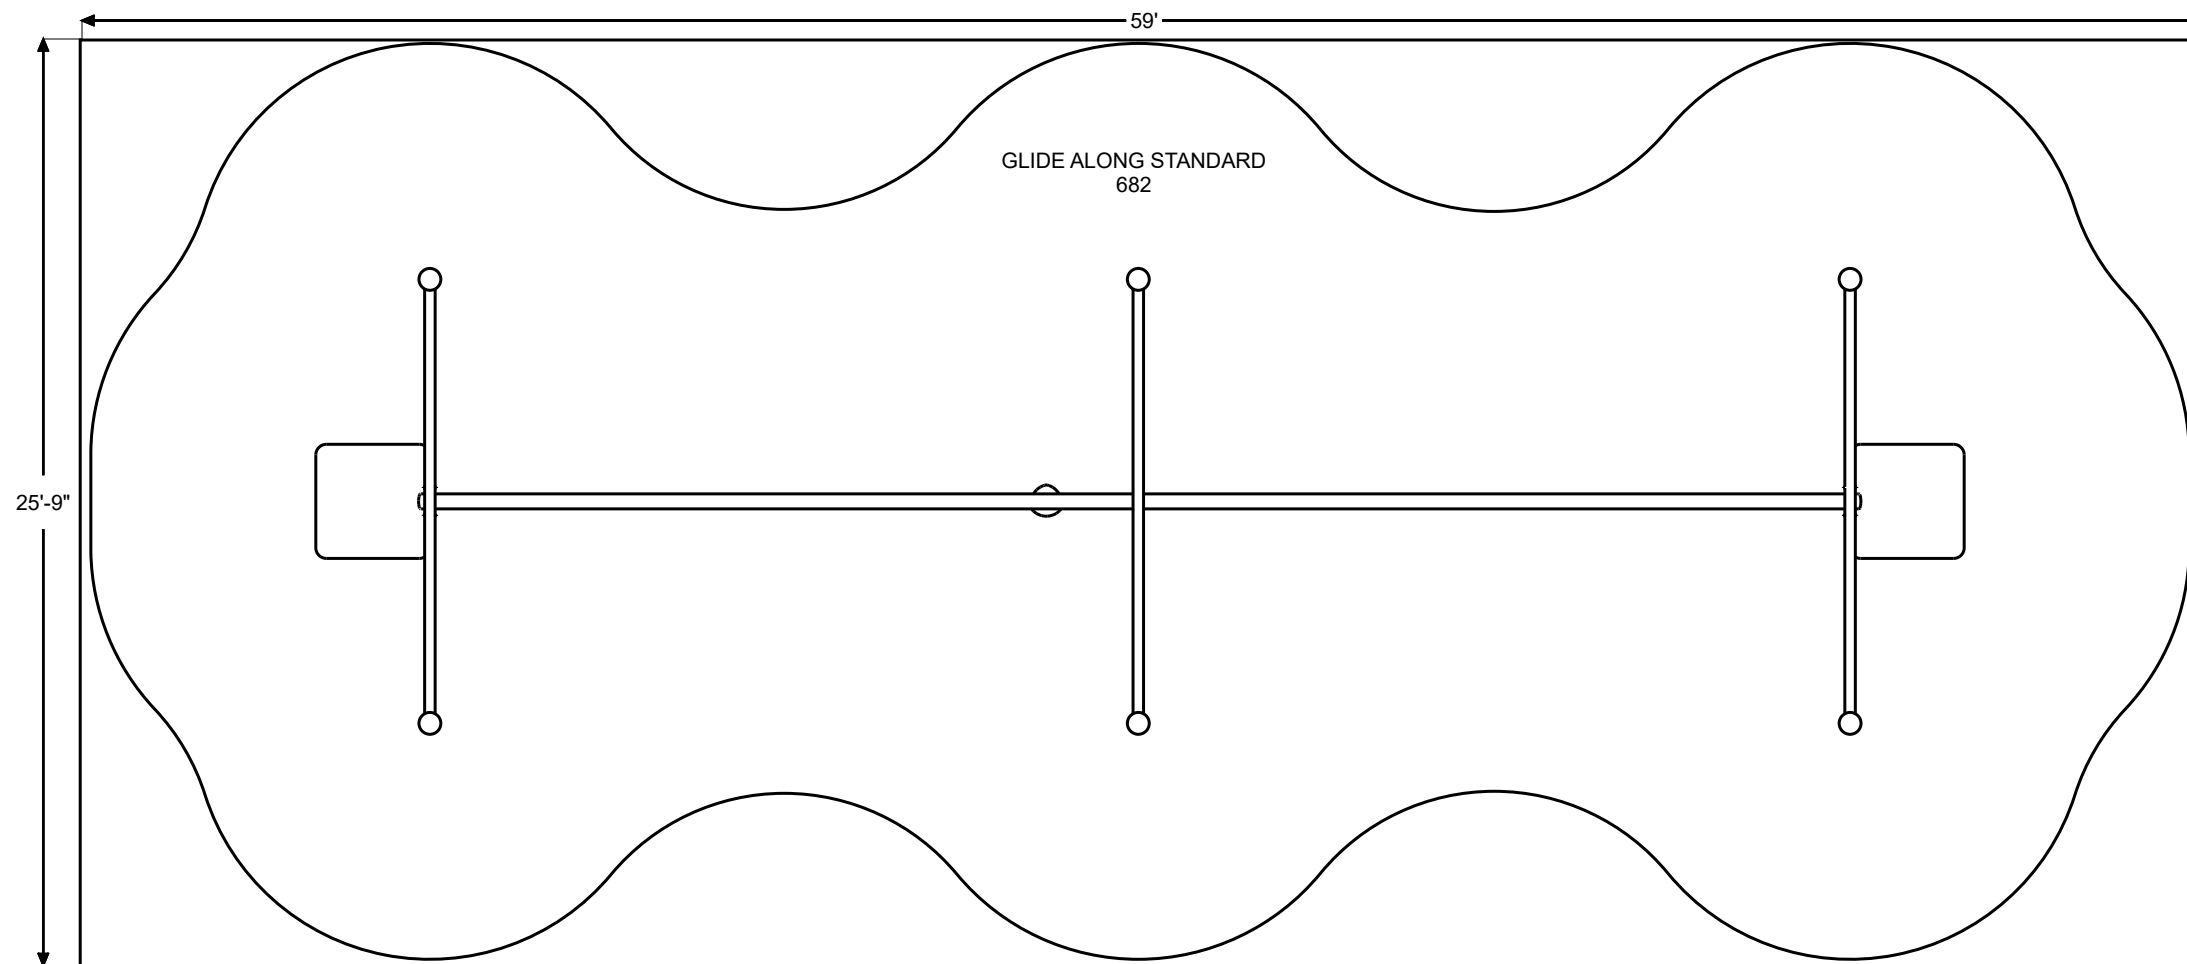

Savona Park- Glide Along Lake Elmo, MN

FOR KIDS AGES
5-12
YEARS

To verify product certification, visit www.ipema.org

WEBBER RECREATIONAL DESIGN, INC.

1442 Brooke Court
Hastings, MN

PHONE NO: (651) 438-3630
FAX NO: (651) 438-3939

GROUND SPACE: 46'-0" x 13'-6"

PROTECTIVE AREA: 58'-6" x 25'-6"

DRAWN BY: Jay Webber

DATE: 4/30/2018

R0013_43220456601

COMPLIES TO ASTM/CPSC

To promote safe and proper equipment use by children. Miracle recommends the installation of either a Miracle safety sign or other appropriate safety signage near each playsystem's main entry point(s) to inform parents and supervisors of the age appropriateness of the playsystem and general rules for safe play.