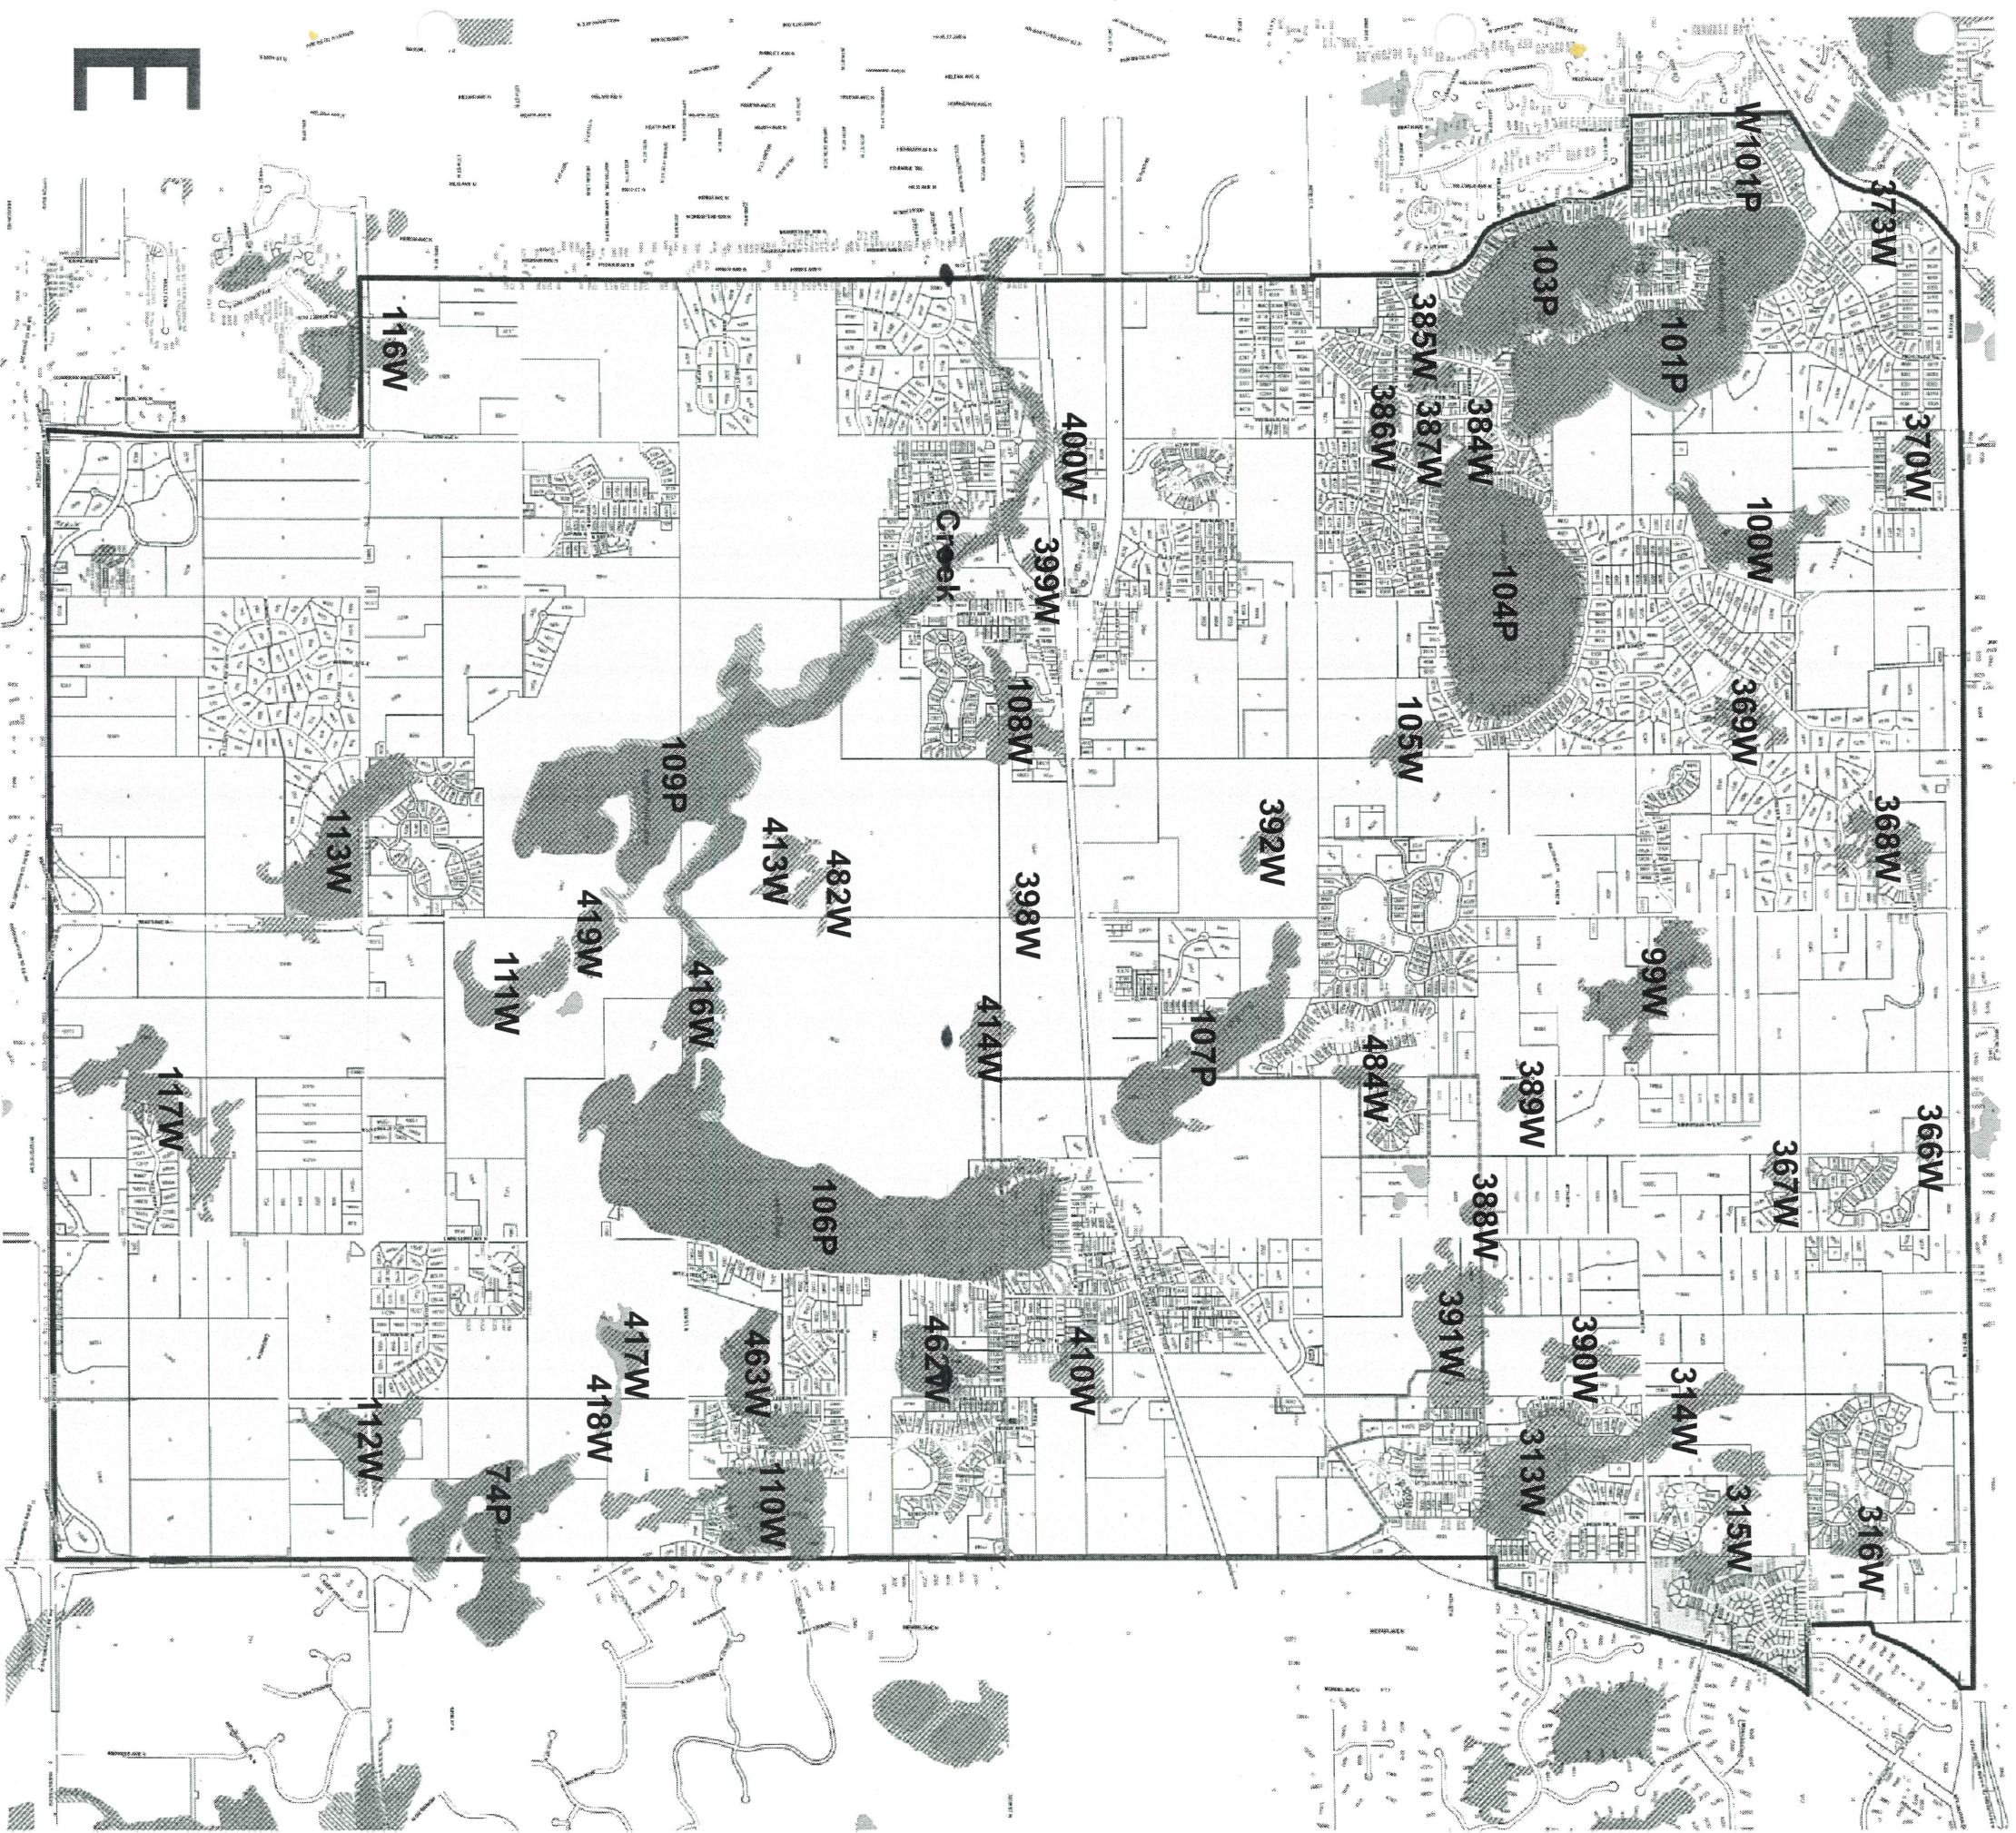

Lake Elmo Floodplain Map - With PWI Labels

Legend

Lake Elmo Parcels

Flood Data

2008 Data

1979 Data

Village Area

Lake Elmo Boundary

Lakes

E